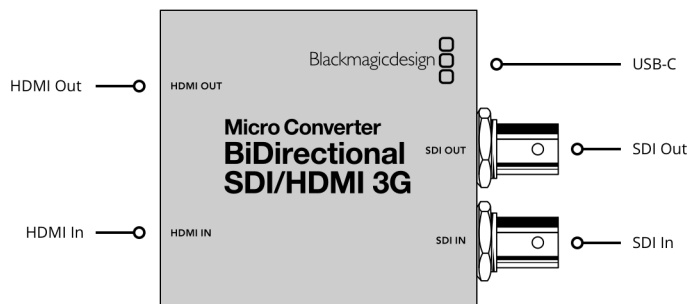

Micro Converter BiDirectional SDI/HDMI 3G

Get the world's smallest bidirectional broadcast quality converter! Convert SDI to HDMI and at the same time HDMI to SDI, even in different formats! Plus it supports camera control protocol conversion, so you can use Blackmagic Pocket Cinema Cameras with professional SDI live production switchers!

HDMI Outputs

HDMI Type A out.

Multi Rate Support

Auto detection of SD or HD.

Updates, Configurations and Power

USB Type-C.

Relocking

Yes

Standards

SDI Video Standards

525i59.94 NTSC, 625i50 PAL

HD Video Standards

720p50, 720p59.94, 720p60
1080p23.98, 1080p24, 1080p25,
1080p29.97, 1080p30, 1080p47.95,
1080p48, 1080p50, 1080p59.94,
1080p60
1080PsF25, 1080PsF29.97, 1080PsF30
1080i50, 1080i59.94, 1080i60
2Kp23.98 DCI, 2Kp24 DCI, 2Kp25 DCI,
2Kp29.97 DCI, 2Kp30 DCI,
2Kp47.95 DCI, 2Kp48 DCI, 2Kp50 DCI,
2Kp59.94 DCI, 2Kp60 DCI
2KPsF25 DCI, 2KPsF29.97 DCI,
2KPsF30 DCI

SDI Compliance

SMPTE 259M, SMPTE 292M,
SMPTE 296M, SMPTE 424M,
SMPTE 425M

SDI Video Rates

SDI video connections are automatically switchable between standard definition and high definition, and user selectable for level A or B via setup utility.