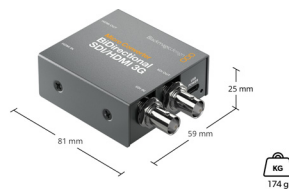

Software

Internal software upgrade via USB.

Power Requirements

Power Consumption

2.5 W

Operational Voltage Range

4.4 to 5.25V DC

Environmental Specifications

Operating Temperature

0° to 40° C (32° to 104° F)

Storage Temperature

-20° to 60° C (-4° to 140° F)

Relative Humidity

0% to 90% non-condensing

Physical Specifications

What's Included

Micro Converter BiDirectional SDI/HDMI 3G

Warranty

3 Year Limited Manufacturer's Warranty.